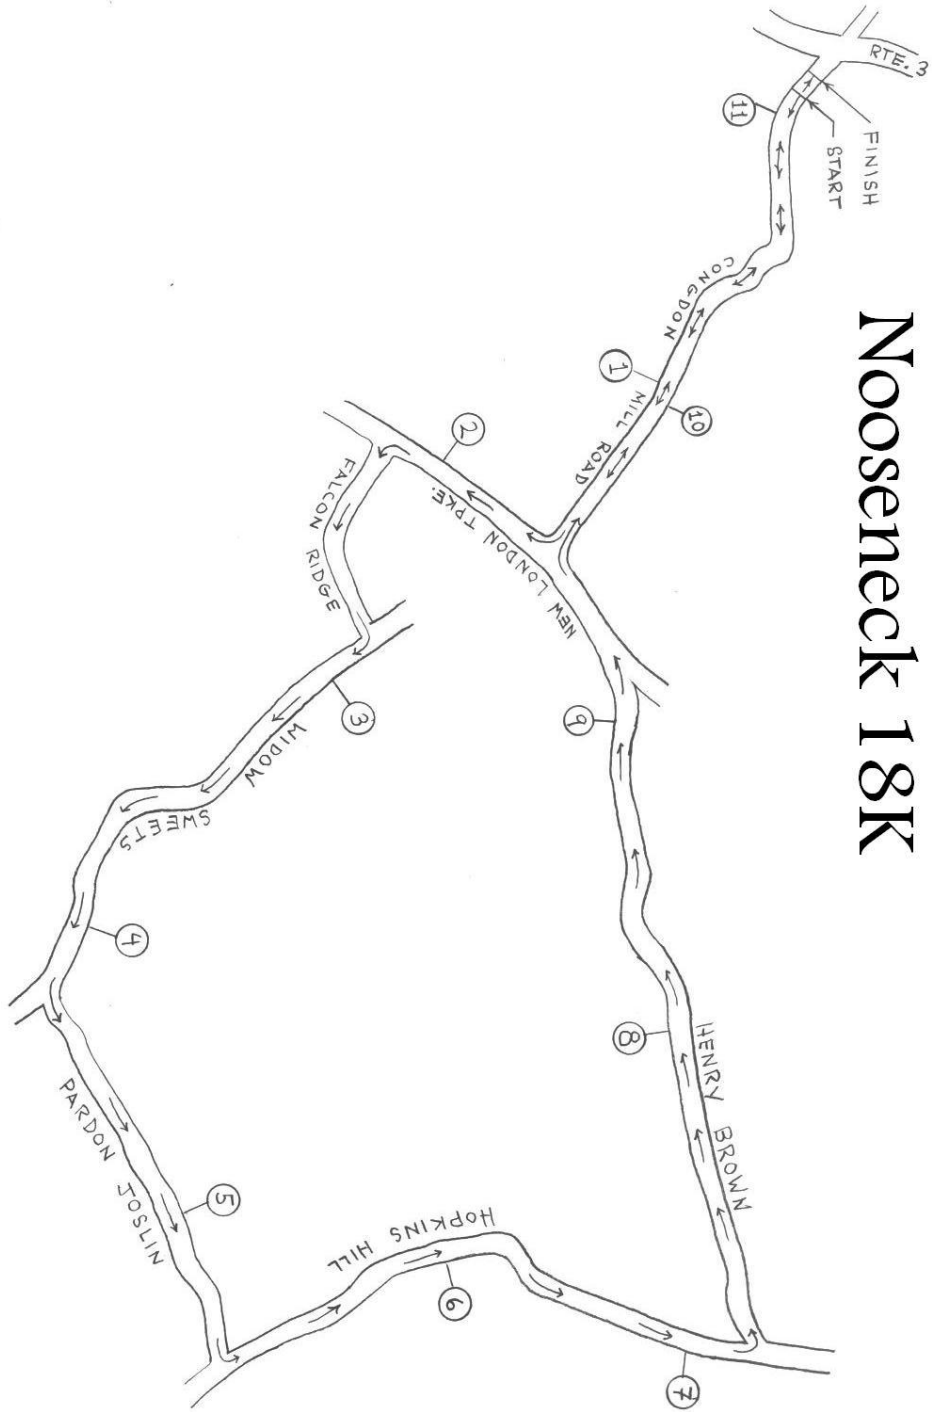

Nooseneck 18K